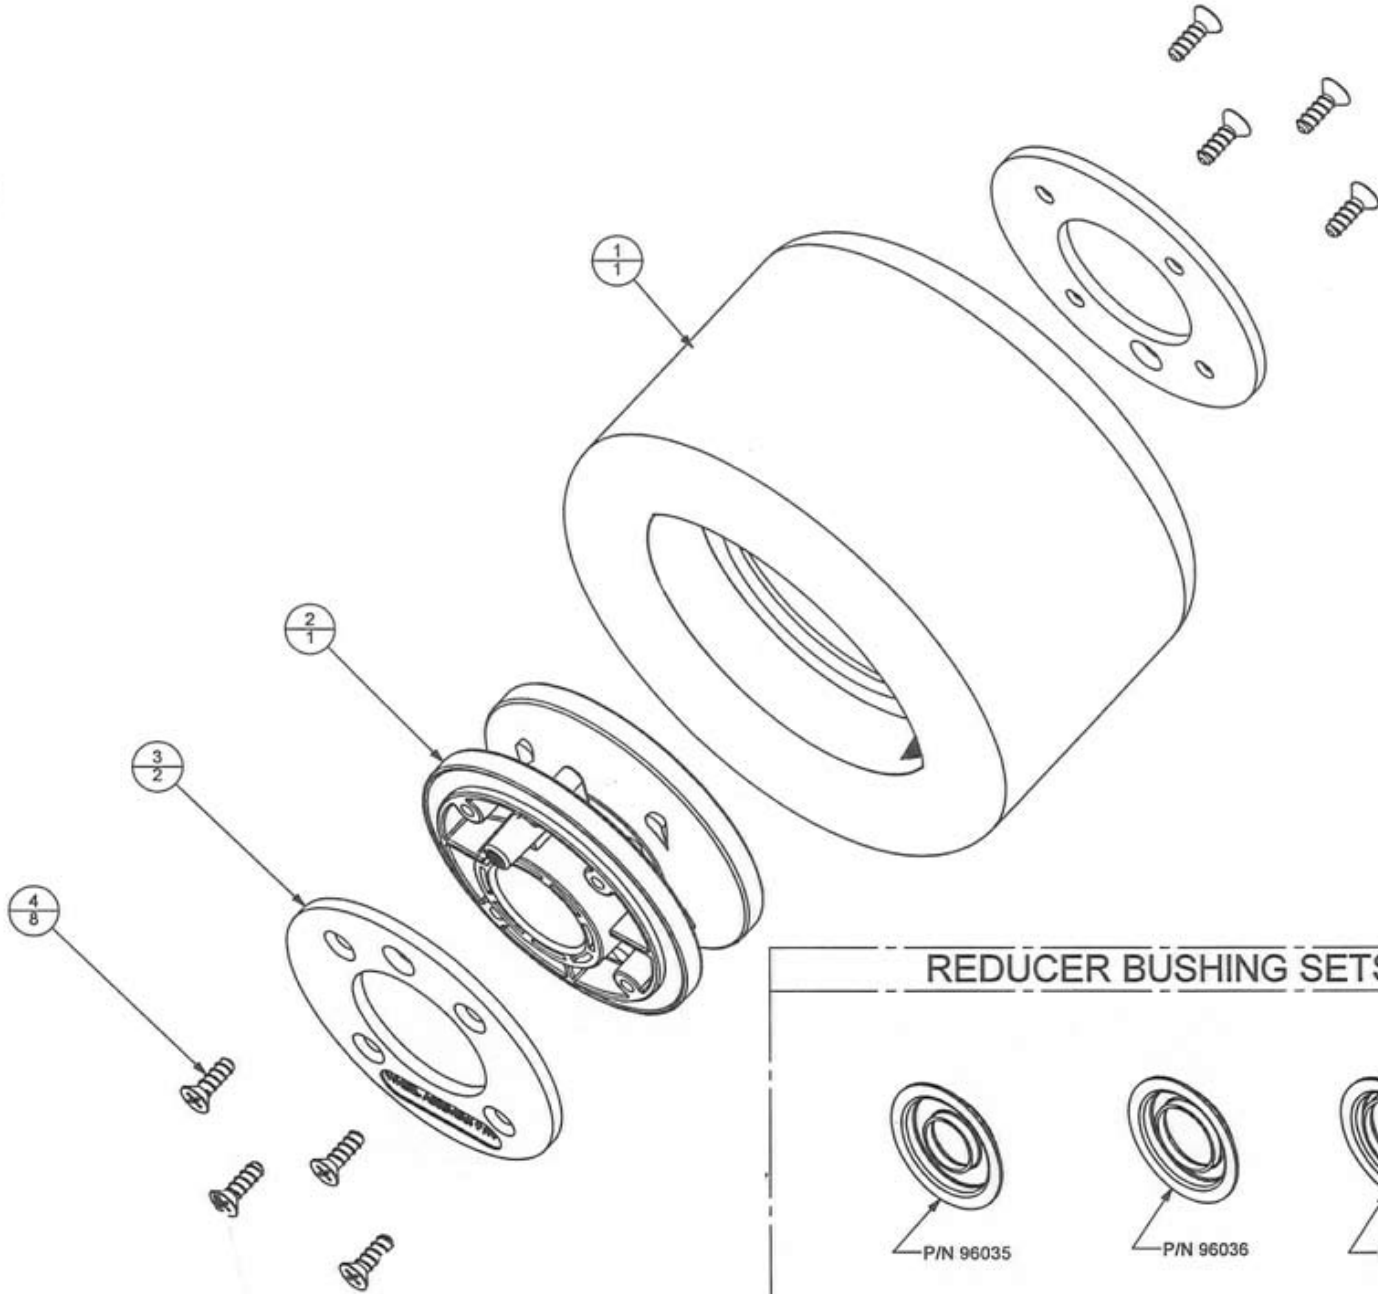

**DYNABRADE BOM**

ITEM	P/N	DESCRIPTION	QTY.
1	94481	PNEUMATIC TIRE	1
2	92939	5" HUB ASSY	1
3	94559	5" UNIVERSAL END PLATE	2
4	94587	SCREW	8

**REDUCER BUSHING SETS**